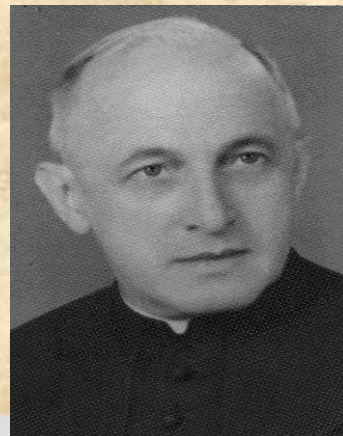

ACZÉL ERNŐ

Személyi adatok:

- Született: Budapest 1894. 05. 30.
- Szentelés: 1929 Vác .
- Elhunyt. 1973. 02. 15

Állomáshelyek, beosztások

• 1929-1932 Soroksár,	káplán
• 1932-1933 Pestújhely	káplán
• 1933-1935 Hatvan	káplán
• 1935-1937 Kispest	káplán
• 1937-1941 Újpest	káplán
• 1941-1952 Bp. Wekerle telep	káplán
• 1952-1952 Felsőögd	plébános
• 1952-1968 Bp. Szt. Erzsébet	plébános
• 1968-tól Budapest	nyugdíjas

Kitüntetések, megbízások:

- 1940-1941 Újpest-megyeri zárda lelkésze

(Forrás: Váci Egyházmegye levéltára)

A circular logo for the Gyula Foundation. It features a stylized white portrait of Gyula Borzöky in the center, wearing a military-style uniform with a star on his collar and several medals on his chest. The text 'Borzöky Gyula Alapítvány' is written in a white, stylized font around the bottom of the circle.

Borzöky Gyula Alapítvány